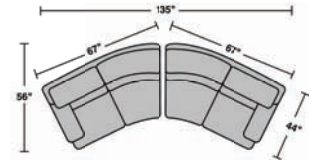

Dylan

1127-31

1127-30

1127-20

1127-10 / -08

1127-62

1127-60

1127-325 / -326 / -09

1127-50

1127-27 / -23 / -28

Overall combined group dimensions without armless chair are 39"h x 111"w x 111"d

1127-33 / -19 / -28

Overall combined group dimensions with armless chair are 39"h x 124"w x 100"d

Dimensions

**-325 LAF
Conversation Sofa**
38"h x 67"w x 44"d

**-326 RAF
Conversation Sofa**
38"h x 67"w x 44"d

-09 Cocktail Ottoman
21"h x 40"w x 26"d

-31 Sofa
38"h x 93"w x 43"d

-30 Two Cushion Sofa
38"h x 83"w x 43"d