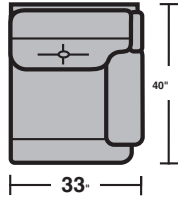

3344-8
Right Facing
One Arm Recliner
3344-8RM
Right Motorized
One Arm Recliner