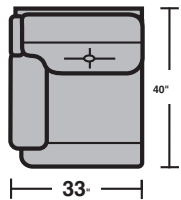

3344-7
Left Facing
One Arm Recliner
3344-7LM
Left Motorized
One Arm Recliner