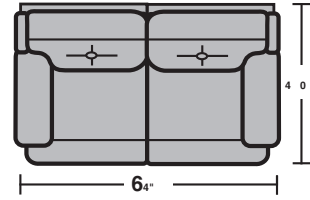

Optional Power Recliner Mechanism Available On
 57LM, 58RM & 59LM/RM

Oslo
3344 Group – Motion Sofas/Sectionals

Components

3344-63
 Double Reclining Sofa
 With Drop Down Table

3344-62
 Double Reclining Sofa