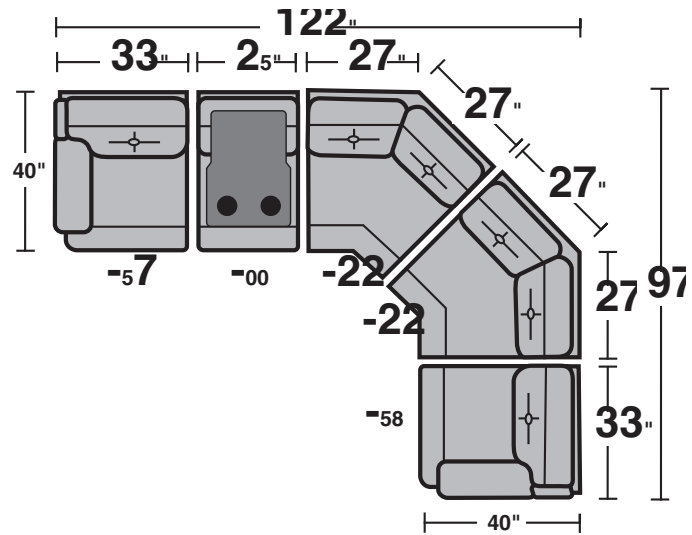

3344-9
 Armless Recliner
3344-9LM/RM
 Left Motorized/
 Right Motorized
 Armless Recliner

3344-0
 Drop Down Table

3344-19
 Armless Chair

3344-70
 Wedge Arm
3344-70S
 Storage Wedge

3344-72
 Arm Console

3344-22
 Half Wedge

Scale 1/4" = 1'

Rev. 9/07

Oslo
3344 Group – Motion Sofas/Sectionals

Configurations

Scale 1/4"=1'

Rev. 9/07