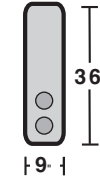

3344-60
 Double Reclining
 Love Seat

3344-20
 Love Seat

3344-7
 Left Facing
 One Arm Recliner
3344-7LM
 Left Motorized
 One Arm Recliner

3344-8
 Right Facing
 One Arm Recliner
3344-8RM
 Right Motorized
 One Arm Recliner

3344-9
 Armless Recliner
3344-9LM/RM
 Left Motorized/
 Right Motorized
 Armless Recliner

3344-0
 Drop Down Table

3344-19
 Armless Chair

3344-70
 Wedge Arm
3344-70S
 Storage Wedge

3344-72
 Arm Console

3344-22
 Half Wedge

Scale 1/4" = 1'

Rev. 9/07

Oslo
3344 Group – Motion Sofas/Sectionals

Configurations

Scale 1/4"=1'

Rev. 9/07