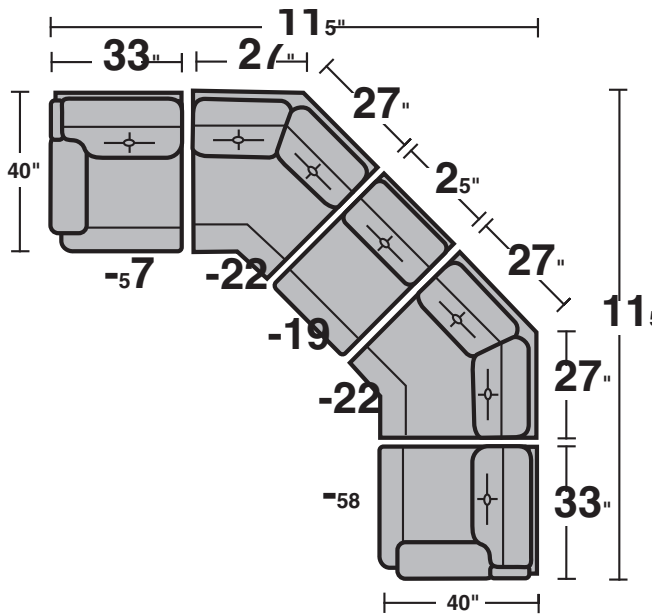

3344-9
 Armless Recliner
3344-9LM/RM
 Left Motorized/
 Right Motorized
 Armless Recliner

3344-0
 Drop Down Table

3344-19
 Armless Chair

3344-70
 Wedge Arm
3344-70S
 Storage Wedge

3344-72
 Arm Console

3344-22
 Half Wedge

Scale 1/4" = 1'

Rev. 9/07

Oslo
3344 Group – Motion Sofas/Sectionals

Configurations

Scale 1/4"=1'

Rev. 9/07