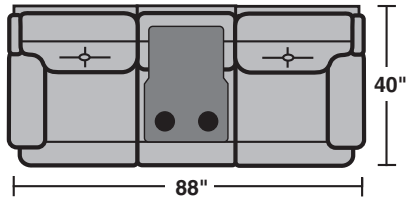

Oslo
3344 Group – Motion Sofas/Sectionals

Components

3344-63
Double Reclining Sofa
With Drop Down Table