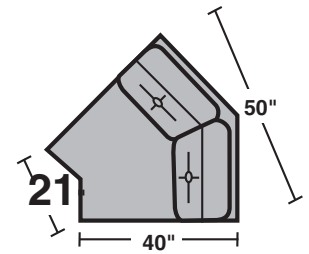

3344-9
 Armless Recliner
3344-9LM/RM
 Left Motorized/
 Right Motorized
 Armless Recliner

3344-0
 Drop Down Table

3344-19
 Armless Chair

3344-70
 Wedge Arm
3344-70S
 Storage Wedge

3344-72
 Arm Console

3344-22
 Half Wedge

Scale 1/4" = 1'

Rev. 9/07

Oslo
3344 Group – Motion Sofas/Sectionals

Configurations

Scale 1/4"=1'

Rev. 9/07