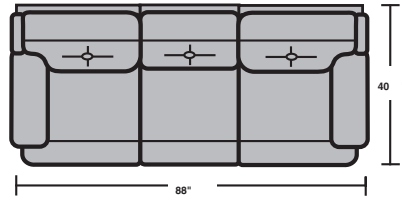

3344-62
Double Reclining Sofa