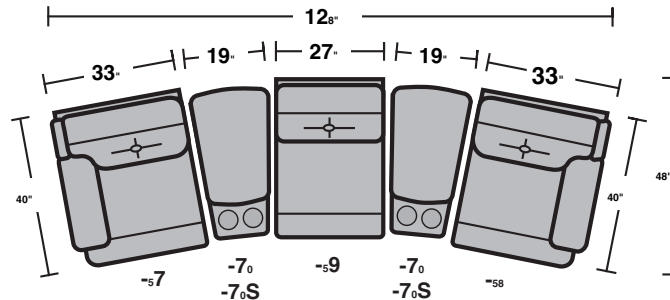

Oslo
3344 Group – Motion Sofas/Sectionals

Configurations

Scale 1/4"=1'

Rev. 9/07