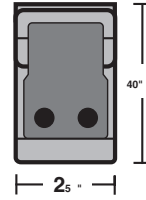

3344-0
Drop Down Table